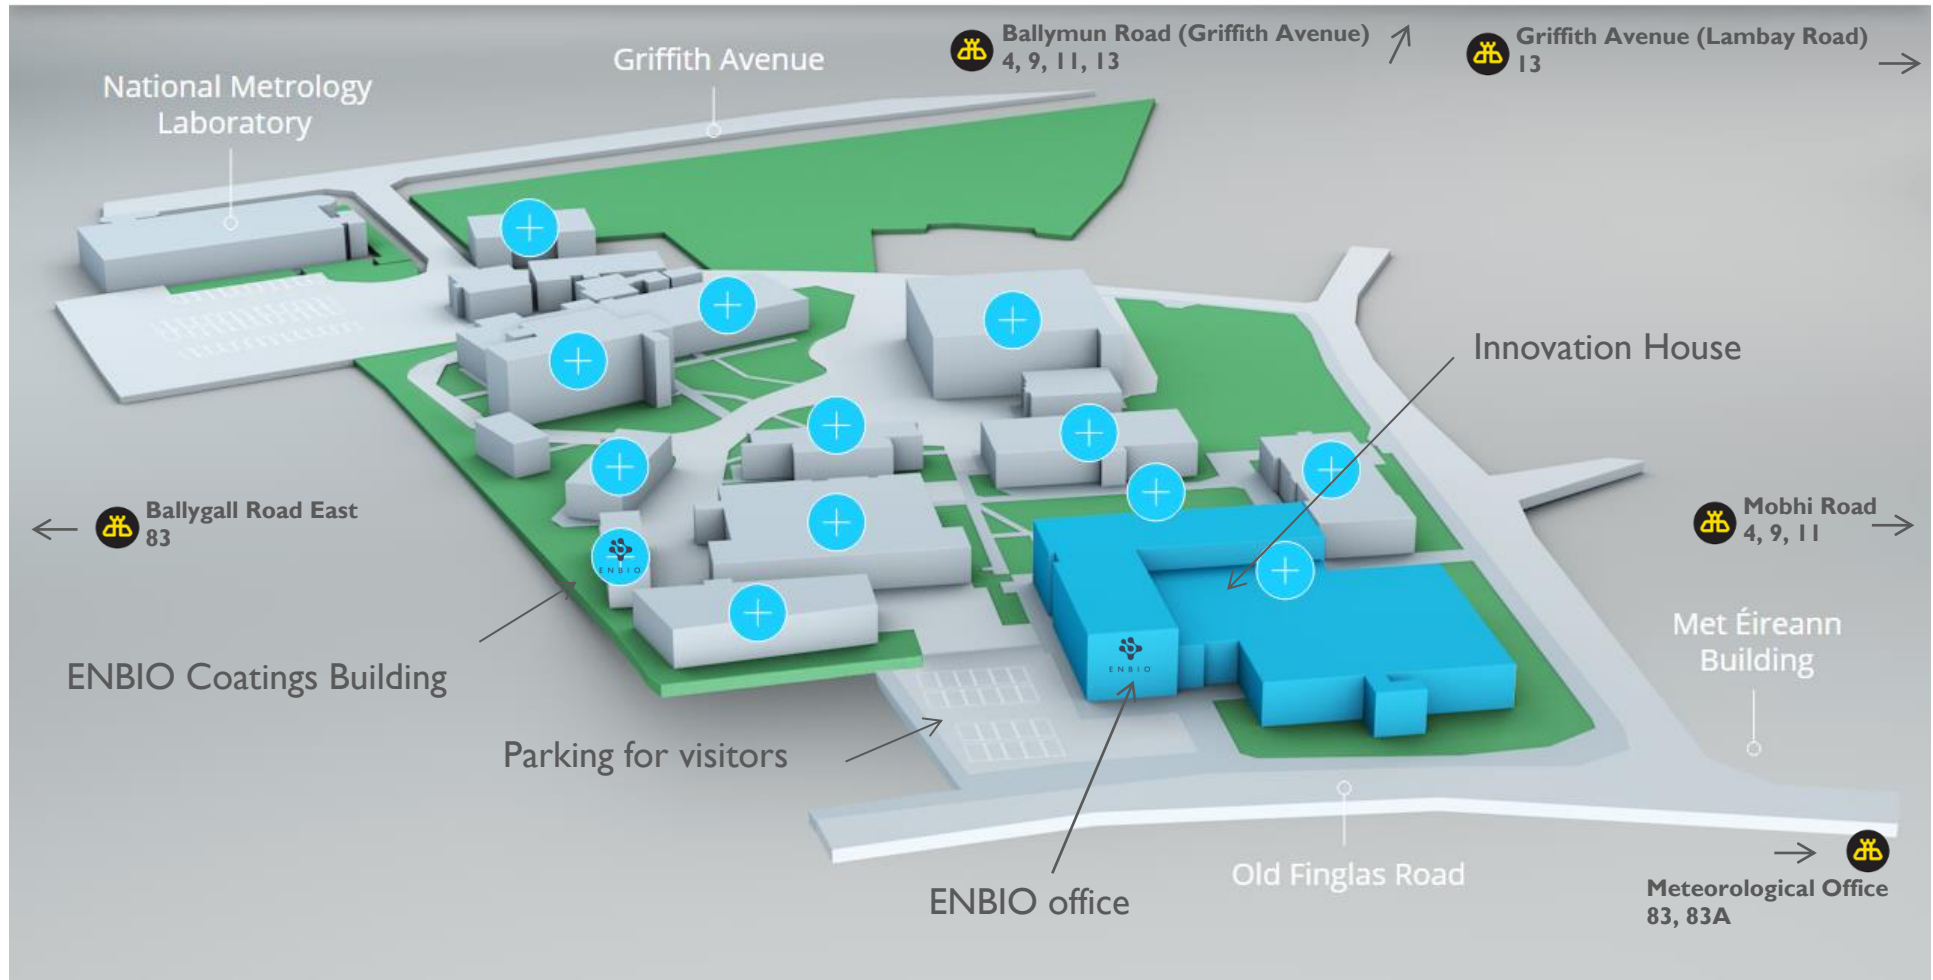

DCU ALPHA

Dublin Bus stops